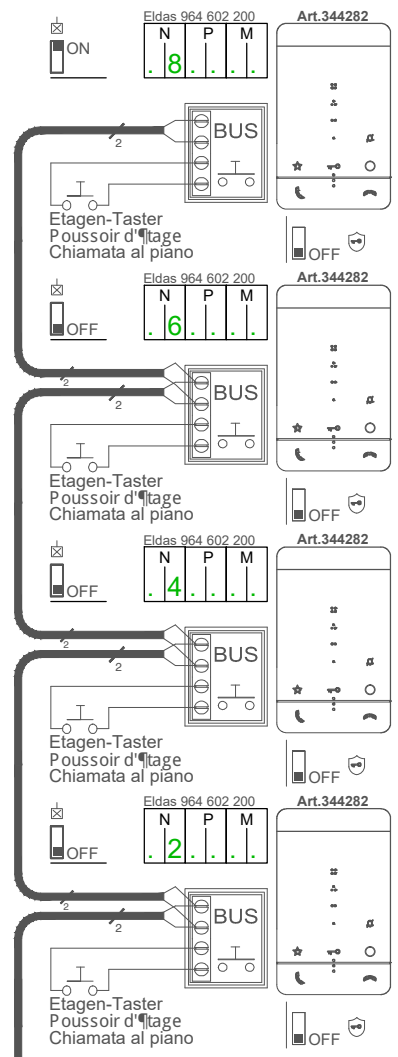

* 1-4 (Strang / Colonne montante / Montante)

Info: Verdrillte kabel verwenden / Utiliser des c°bles torsadés
 Utilizzare cavi twistati Art.336904 - Eldas 101 282 009

*1
 21 TAB 1.1/00

*2
 41 TAB 1.1/06

0	1	2	3	4	5	6	7	8	9	10
---	---	---	---	---	---	---	---	---	---	----