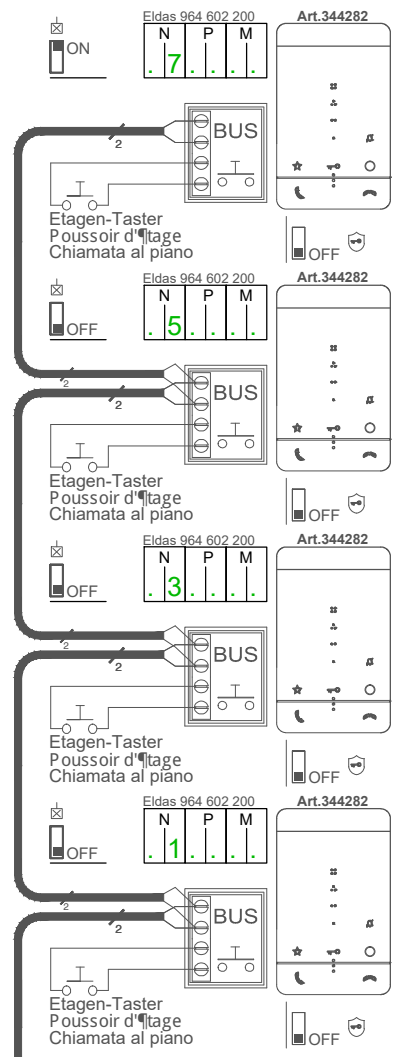

* 1-4 (Strang / Colonne montante / Montante)

Info: Verdrillte kabel verwenden / Utiliser des c°bles torsadés
 Utilizzare cavi twistati Art.336904 - Eldas 101 282 009

*1
 21 TAB 1.1/00

*2
 41 TAB 1.1/06

0	1	2	3	4	5	6	7	8	9	10
---	---	---	---	---	---	---	---	---	---	----