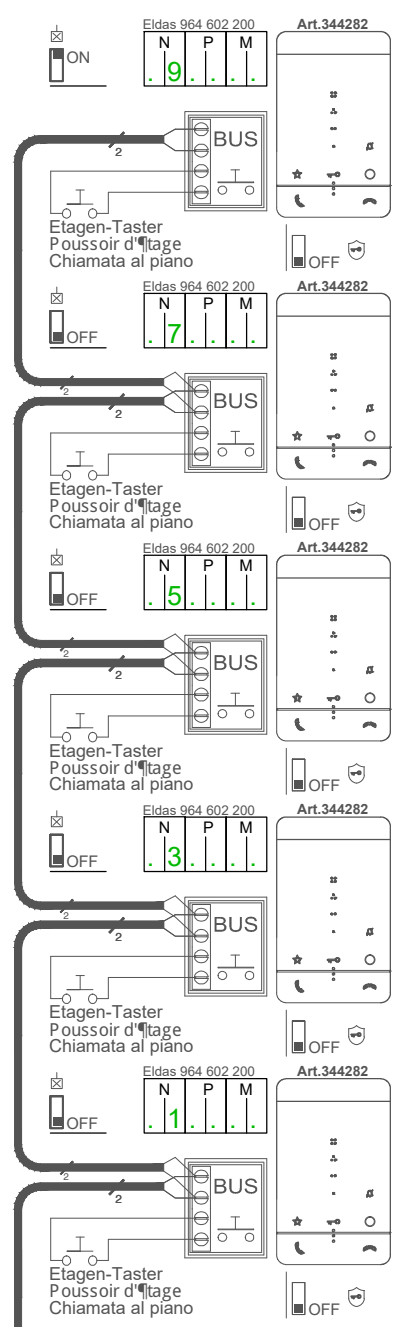

* 1-4 (Strang / Colonne montante / Montante)

Info: Verdrillte kabel verwenden / Utiliser des c°bles torsadés
 Utilizzare cavi twistati Art.336904 - Eldas 101 282 009

*1
 21 TAB 1.1/00

*2
 41 TAB 1.1/06

0	1	2	3	4	5	6	7	8	9	10
---	---	---	---	---	---	---	---	---	---	----