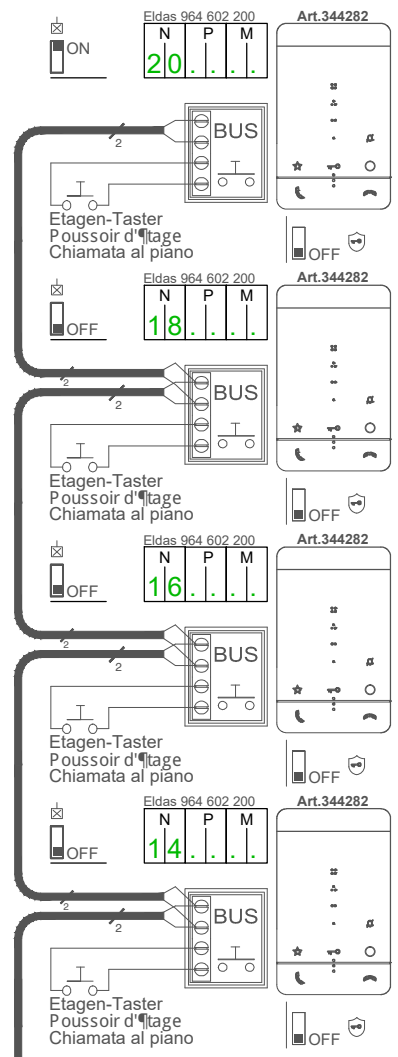

\* 1-4 (Strang / Colonne montante / Montante)

Info: Verdrillte kabel verwenden / Utiliser des c° bles torsadés  
 Utilizzare cavi twistati Art.336904 - Eldas 101 282 009

21 INT 1.2/00

41 INT 1.2/06

21 TAB 1.1/00

41 TAB 1.1/06

0	1	2	3	4	5	6	7	8	9	10
---	---	---	---	---	---	---	---	---	---	----

\* 1-4 (Strang / Colonne montante / Montante)

Info: Verdrillte kabel verwenden / Utiliser des c°bles torsadés  
 Utilizzare cavi twistati Art.336904 - Eldas 101 282 009

21 INT 1.1/00

41 INT 1.1/06

0	1	2	3	4	5	6	7	8	9	10
---	---	---	---	---	---	---	---	---	---	----