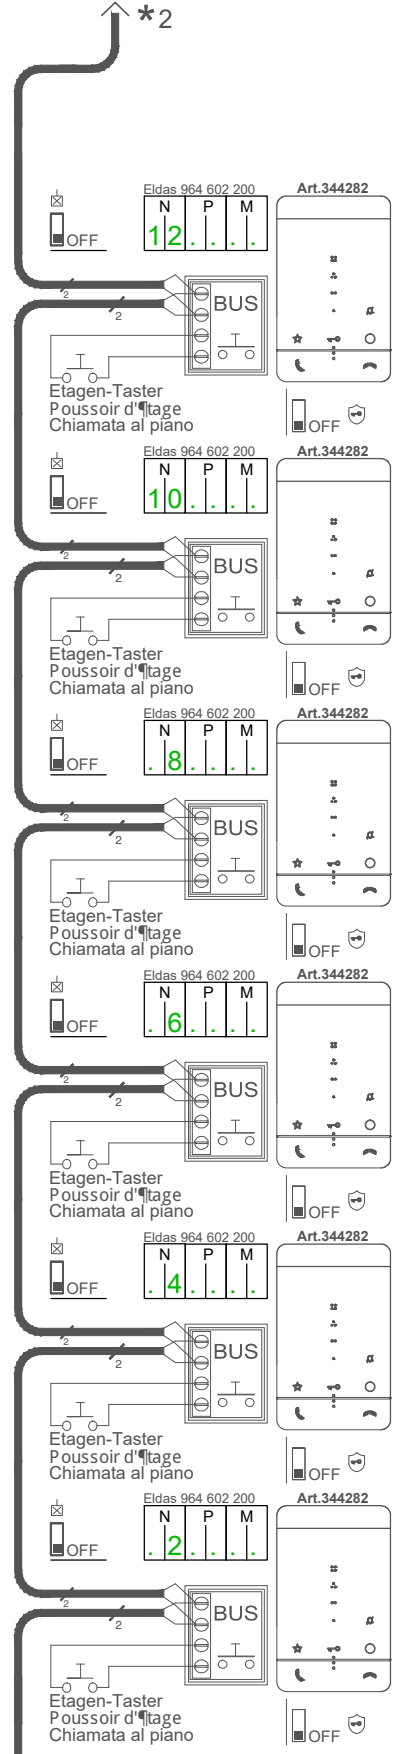

\* 1-4 (Strang / Colonne montante / Montante)

Info: Verdrillte kabel verwenden / Utiliser des c° bles torsadés  
 Utilizzare cavi twistati Art.336904 - Eldas 101 282 009

21 INT 1.2/00

41 INT 1.2/06

21 TAB 1.1/00

41 TAB 1.1/06

0	1	2	3	4	5	6	7	8	9	10
---	---	---	---	---	---	---	---	---	---	----

\* 1-4 (Strang / Colonne montante / Montante)

Info: Verdrillte kabel verwenden / Utiliser des c°bles torsadés  
 Utilizzare cavi twistati Art.336904 - Eldas 101 282 009

21 INT 1.1/00

41 INT 1.1/06

0	1	2	3	4	5	6	7	8	9	10
---	---	---	---	---	---	---	---	---	---	----