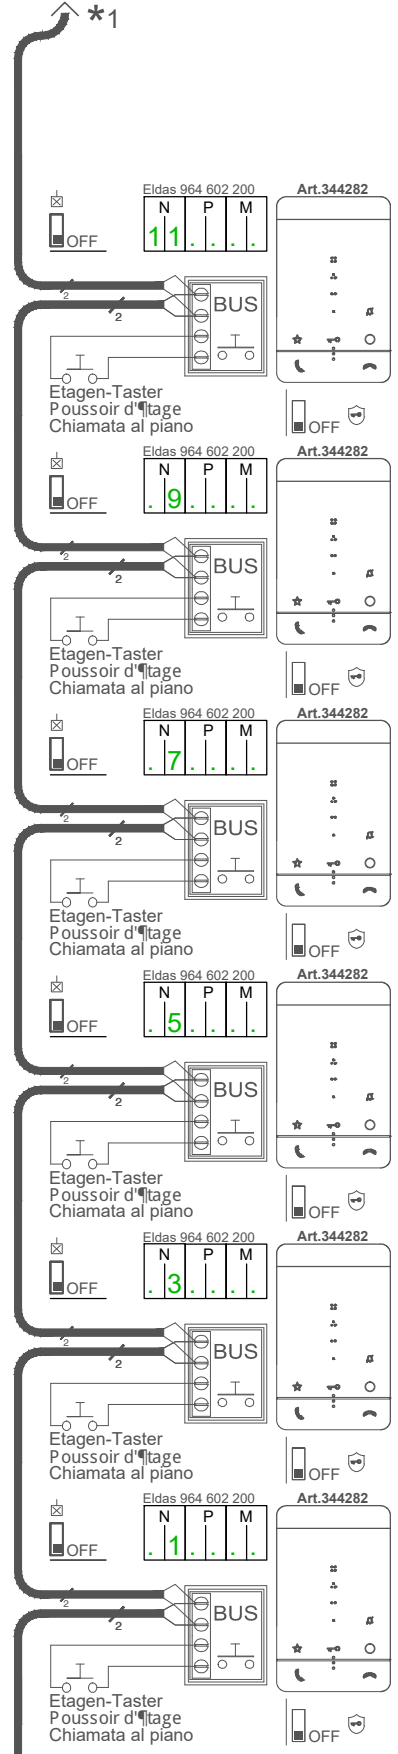

\* 1-4 (Strang / Colonne montante / Montante)

Info: Verdrillte kabel verwenden / Utiliser des c° bles torsadés  
 Utilizzare cavi twistati Art.336904 - Eldas 101 282 009

21 INT 1.2/00

41 INT 1.2/06

21 TAB 1.1/00

41 TAB 1.1/06

0	1	2	3	4	5	6	7	8	9	10
---	---	---	---	---	---	---	---	---	---	----

\* 1-4 (Strang / Colonne montante / Montante)

Info: Verdrillte kabel verwenden / Utiliser des c°bles torsadés  
 Utilizzare cavi twistati Art.336904 - Eldas 101 282 009

21 INT 1.1/00

41 INT 1.1/06

0	1	2	3	4	5	6	7	8	9	10
---	---	---	---	---	---	---	---	---	---	----