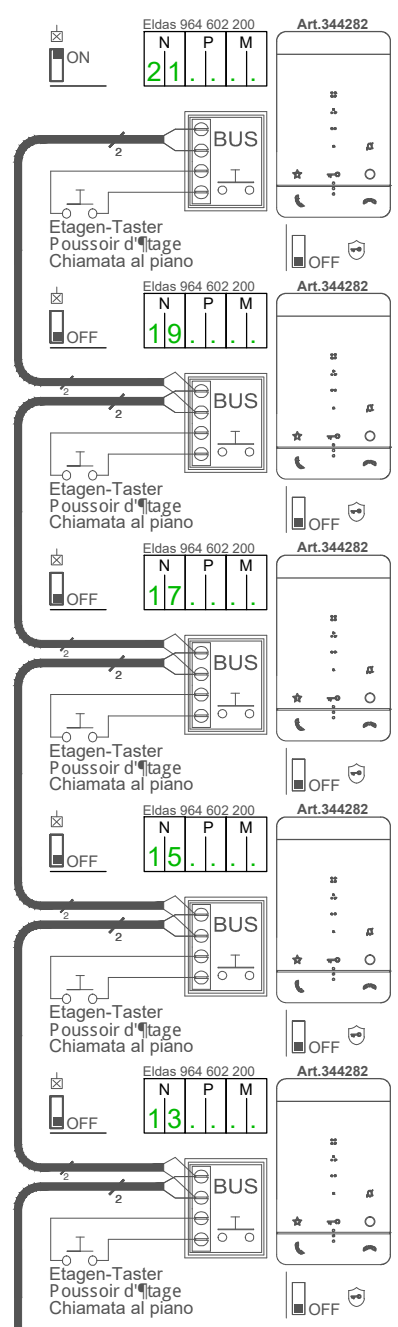

\* 1-4 (Strang / Colonne montante / Montante)

Info: Verdrillte kabel verwenden / Utiliser des c° bles torsadés  
 Utilizzare cavi twistati Art.336904 - Eldas 101 282 009

21 INT 1.2/00

41 INT 1.2/06

21 TAB 1.1/00

41 TAB 1.1/06

0	1	2	3	4	5	6	7	8	9	10
---	---	---	---	---	---	---	---	---	---	----

\* 1-4 (Strang / Colonne montante / Montante)

Info: Verdrillte kabel verwenden / Utiliser des c°bles torsadés  
 Utilizzare cavi twistati Art.336904 - Eldas 101 282 009

21 INT 1.1/00

41 INT 1.1/06

0	1	2	3	4	5	6	7	8	9	10
---	---	---	---	---	---	---	---	---	---	----