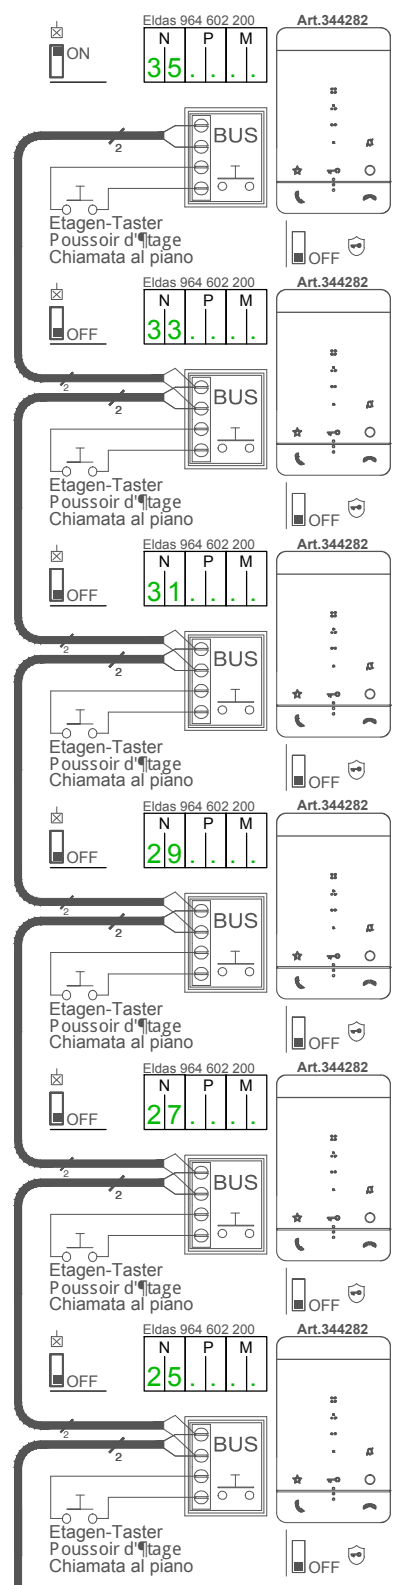

* 1-4 (Strang / Colonne montante / Montante)

Info: Verdrillte kabel verwenden / Utiliser des c° bles torsadés
 Utilizzare cavi twistati Art.336904 - Eldas 101 282 009

21 INT 1.2/00

41 INT 1.2/06

21 TAB 1.1/00

41 TAB 1.1/06

0	1	2	3	4	5	6	7	8	9	10
---	---	---	---	---	---	---	---	---	---	----

* 1-4 (Strang / Colonne montante / Montante)

Info: Verdrillte kabel verwenden / Utiliser des c° bles torsadés
 Utilizzare cavi twistati Art.336904 - Eldas 101 282 009

21 INT 1.3/00

41 INT 1.3/06

21 INT 1.1/00

41 INT 1.1/06

0	1	2	3	4	5	6	7	8	9	10
---	---	---	---	---	---	---	---	---	---	----

* 1-4 (Strang / Colonne montante / Montante)

Info: Verdrillte kabel verwenden / Utiliser des c°bles torsadés
 Utilizzare cavi twistati Art.336904 - Eldas 101 282 009

21 INT 1.2/00

41 INT 1.2/06

0	1	2	3	4	5	6	7	8	9	10
---	---	---	---	---	---	---	---	---	---	----