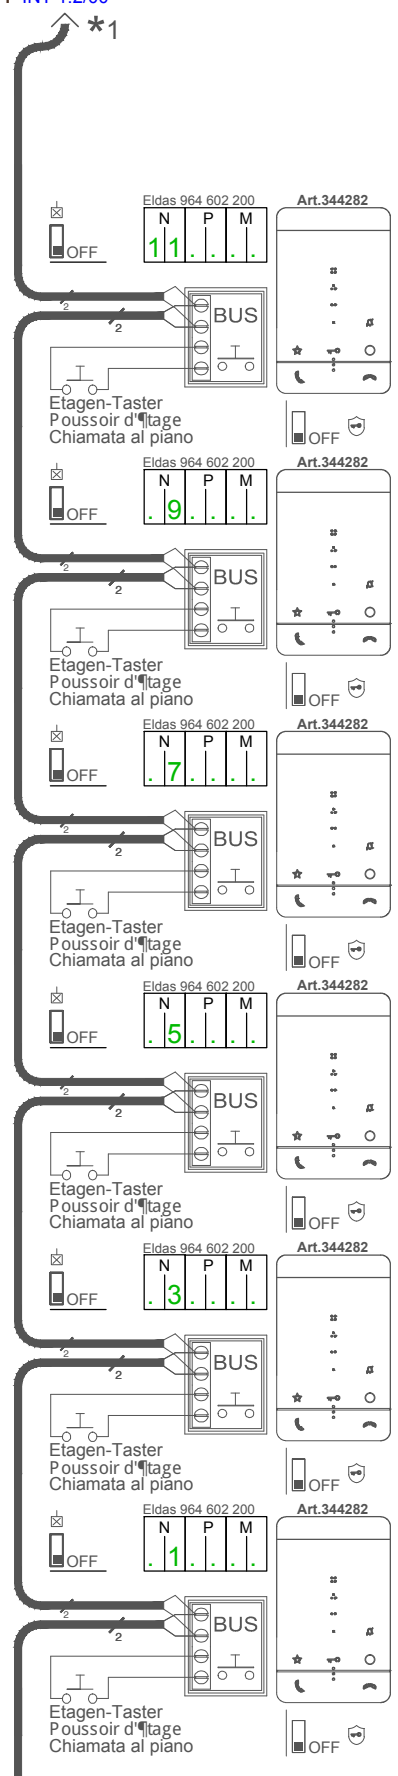

* 1-4 (Strang / Colonne montante / Montante)

Info: Verdrillte kabel verwenden / Utiliser des c° bles torsadés
 Utilizzare cavi twistati Art.336904 - Eldas 101 282 009

21 INT 1.2/00

41 INT 1.2/06

21 TAB 1.1/00

41 TAB 1.1/06

0	1	2	3	4	5	6	7	8	9	10
---	---	---	---	---	---	---	---	---	---	----

* 1-4 (Strang / Colonne montante / Montante)

Info: Verdrillte kabel verwenden / Utiliser des c° bles torsadés
 Utilizzare cavi twistati Art.336904 - Eldas 101 282 009

21 INT 1.3/00

41 INT 1.3/06

21 INT 1.1/00

41 INT 1.1/06

0	1	2	3	4	5	6	7	8	9	10
---	---	---	---	---	---	---	---	---	---	----

* 1-4 (Strang / Colonne montante / Montante)

Info: Verdrillte kabel verwenden / Utiliser des c°bles torsadés
 Utilizzare cavi twistati Art.336904 - Eldas 101 282 009

21 INT 1.2/00

41 INT 1.2/06

0	1	2	3	4	5	6	7	8	9	10
---	---	---	---	---	---	---	---	---	---	----