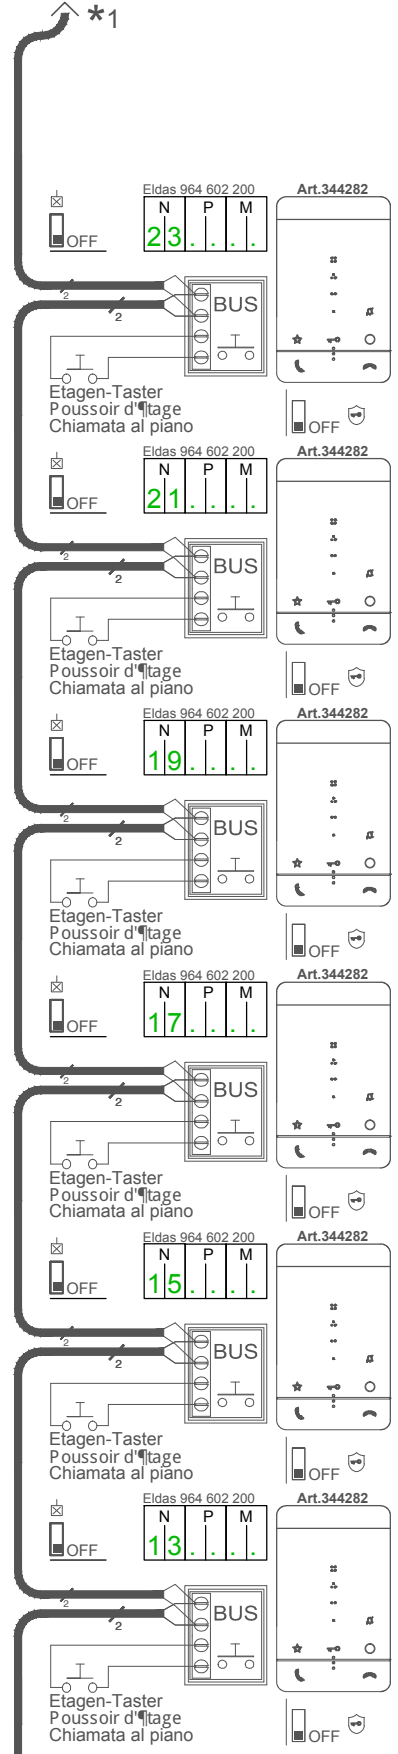

* 1-4 (Strang / Colonne montante / Montante)

Info: Verdrillte kabel verwenden / Utiliser des c° bles torsadés
 Utilizzare cavi twistati Art.336904 - Eldas 101 282 009

21 INT 1.2/00

41 INT 1.2/06

21 TAB 1.1/00

41 TAB 1.1/06

0	1	2	3	4	5	6	7	8	9	10
---	---	---	---	---	---	---	---	---	---	----

* 1-4 (Strang / Colonne montante / Montante)

Info: Verdrillte kabel verwenden / Utiliser des c° bles torsadés
 Utilizzare cavi twistati Art.336904 - Eldas 101 282 009

21 INT 1.3/00

41 INT 1.3/06

21 INT 1.1/00

41 INT 1.1/06

0	1	2	3	4	5	6	7	8	9	10
---	---	---	---	---	---	---	---	---	---	----

* 1-4 (Strang / Colonne montante / Montante)

Info: Verdrillte kabel verwenden / Utiliser des c°bles torsadés
 Utilizzare cavi twistati Art.336904 - Eldas 101 282 009

21 INT 1.2/00

41 INT 1.2/06

0	1	2	3	4	5	6	7	8	9	10
---	---	---	---	---	---	---	---	---	---	----