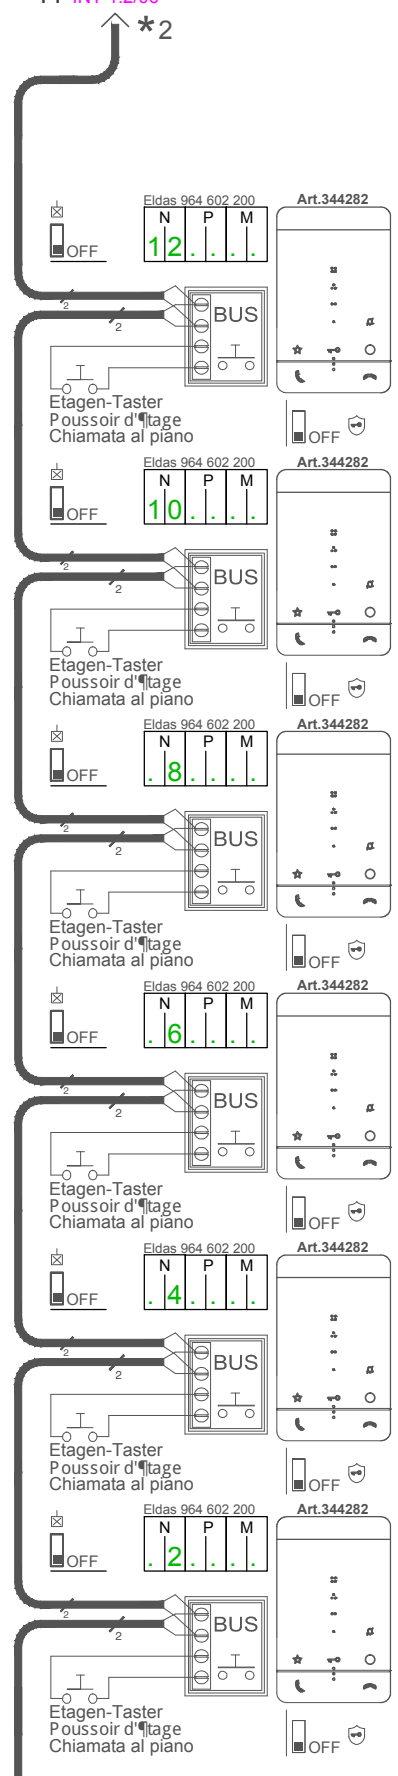

* 1-4 (Strang / Colonne montante / Montante)

Info: Verdrillte kabel verwenden / Utiliser des c° bles torsadés
 Utilizzare cavi twistati Art.336904 - Eldas 101 282 009

21 INT 1.2/00

41 INT 1.2/06

21 TAB 1.1/00

41 TAB 1.1/06

0	1	2	3	4	5	6	7	8	9	10
---	---	---	---	---	---	---	---	---	---	----

* 1-4 (Strang / Colonne montante / Montante)

Info: Verdrillte kabel verwenden / Utiliser des c° bles torsadés
 Utilizzare cavi twistati Art.336904 - Eldas 101 282 009

21 INT 1.3/00

41 INT 1.3/06

21 INT 1.1/00

41 INT 1.1/06

0	1	2	3	4	5	6	7	8	9	10
---	---	---	---	---	---	---	---	---	---	----

* 1-4 (Strang / Colonne montante / Montante)

Info: Verdrillte kabel verwenden / Utiliser des c°bles torsadés
 Utilizzare cavi twistati Art.336904 - Eldas 101 282 009

21 INT 1.2/00

41 INT 1.2/06

0	1	2	3	4	5	6	7	8	9	10
---	---	---	---	---	---	---	---	---	---	----