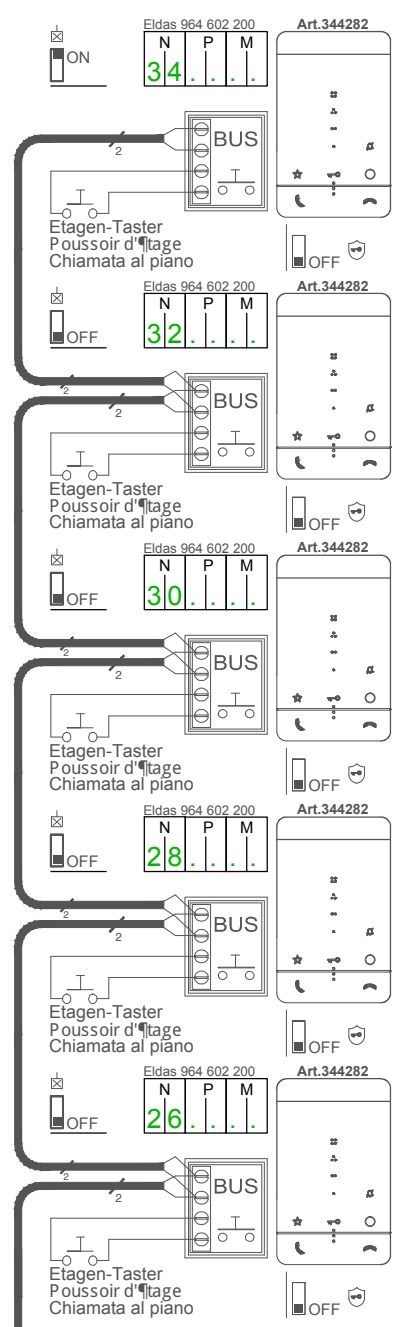

* 1-4 (Strang / Colonne montante / Montante)

Info: Verdrillte kabel verwenden / Utiliser des c° bles torsadés
 Utilizzare cavi twistati Art.336904 - Eldas 101 282 009

21 INT 1.2/00

41 INT 1.2/06

21 TAB 1.1/00

41 TAB 1.1/06

0	1	2	3	4	5	6	7	8	9	10
---	---	---	---	---	---	---	---	---	---	----

* 1-4 (Strang / Colonne montante / Montante)

Info: Verdrillte kabel verwenden / Utiliser des c° bles torsadés
 Utilizzare cavi twistati Art.336904 - Eldas 101 282 009

21 INT 1.3/00

41 INT 1.3/06

21 INT 1.1/00

41 INT 1.1/06

0	1	2	3	4	5	6	7	8	9	10
---	---	---	---	---	---	---	---	---	---	----

* 1-4 (Strang / Colonne montante / Montante)

Info: Verdrillte kabel verwenden / Utiliser des c°bles torsadés
 Utilizzare cavi twistati Art.336904 - Eldas 101 282 009

21 INT 1.2/00

41 INT 1.2/06

0	1	2	3	4	5	6	7	8	9	10
---	---	---	---	---	---	---	---	---	---	----