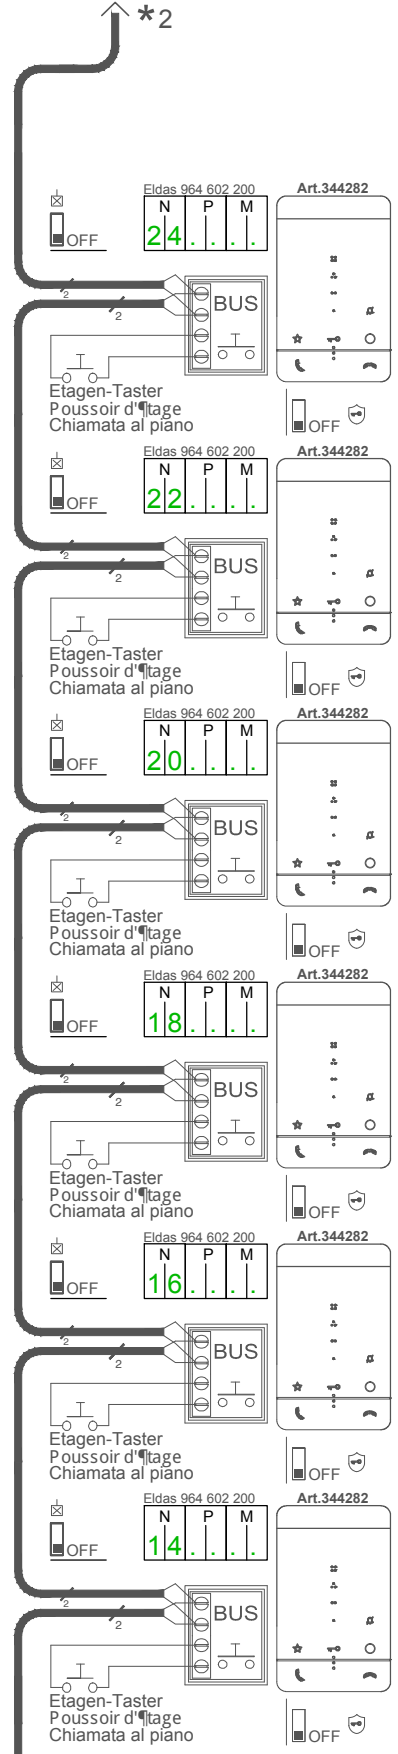

* 1-4 (Strang / Colonne montante / Montante)

Info: Verdrillte kabel verwenden / Utiliser des c° bles torsadés
 Utilizzare cavi twistati Art.336904 - Eldas 101 282 009

21 INT 1.2/00

41 INT 1.2/06

21 TAB 1.1/00

41 TAB 1.1/06

0	1	2	3	4	5	6	7	8	9	10
---	---	---	---	---	---	---	---	---	---	----

* 1-4 (Strang / Colonne montante / Montante)

Info: Verdrillte kabel verwenden / Utiliser des c° bles torsadés
 Utilizzare cavi twistati Art.336904 - Eldas 101 282 009

21 INT 1.3/00

41 INT 1.3/06

21 INT 1.1/00

41 INT 1.1/06

0	1	2	3	4	5	6	7	8	9	10
---	---	---	---	---	---	---	---	---	---	----

* 1-4 (Strang / Colonne montante / Montante)

Info: Verdrillte kabel verwenden / Utiliser des c°bles torsadés
 Utilizzare cavi twistati Art.336904 - Eldas 101 282 009

21 INT 1.2/00

41 INT 1.2/06

0	1	2	3	4	5	6	7	8	9	10
---	---	---	---	---	---	---	---	---	---	----